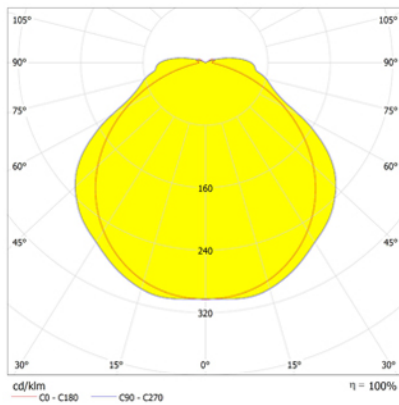

# EUROPRISMA

Emergency Lighting  
Ref. EHIDL3-100M-R

**UNE 60598-2-22**  
**230V 50/60HZ**

Emergency Lighting: EUROPRISMA. Reference: EHIDL3-100M-R, manufactured by Normalux. Lumens 100 lm. Autonomy (h) 3h. Operating mode: Maintained - Non Maintained. Installation: Surface Mounting. Light source: Led. Battery of: Ni-Cd 4.8V/750mAh. IP: 65. IK: 10. Version: Intelligent Wireless. Color: White. Casing: Polycarbonate. Voltage: 230V 50/60Hz. Dimensions (mm): 361 x 109 x 72 mm. Manufactured according to UNE 60598-2-22 regulations.

Lumens	100 lm
Color temperatures (K)	5700
Light source	Led
Autonomy (h)	3h
Battery	Ni-Cd 4.8V/750mAh
Power (W)	2W
Operating mode	Maintained - Non Maintained
Class	II
IP	65
IK	10
Operating temperature (°C)	5 to 35

**Photometric data:**

**Dimensions (mm):**