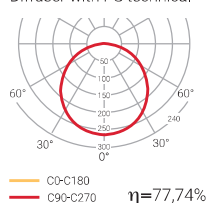

## Luzerna Avant

Installation	Recessed to modular ceiling Recessed to plaster ceiling with accessories Surface mounted with accessories Suspended with accessories
Diffuser	<input type="radio"/>
Light source	LED
Photobiological safety	0
UGR	16   19
CRI	>80
MacAdam ellipse	3
Beam angle range	114
Power range (W)	32-64
Colour temperature (°K)	3000   4000   5000
Light range	4320-10280
Power factor	0,96
Efficiency (%)	77,74
Expectancy	50000 h L70B10
DALI Option	✓
Continuous function 24h	✓
IP	20-44
Class	II
Ideal cut out (mm)	600x600   1200x300   1200x600

# Luzerna Avant

Ceiling recessed mounted

IP  
**20-54**

CRI  
**>80**

UGR  
**19**

**114°**

Expectancy  
**50000 h.**  
L70B50

Efficiency (%)  
**77,74**

Photobiological safety

RG0	<b>0</b> Risk free
RG1*	Low risk
RG2	Moderate risk
RG3	High risk

\*Time under 3h.

○ RAL9016

LX3

LX4

LX5

Diffuser with PS technical

## DIFFUSER WITH PS TECHNICAL

	W	K	LUMEN	COLOUR		PACKAGING
LX33B	1x32W	3000	4320 lm	○	2,9	6
LX34B	1x32W	4000	5140 lm	○	2,2	6
LX35B	1x32W	5000	5140 lm	○	2,9	6
LX43B	1x32W	3000	4320 lm	○	2,9	6
LX44B	1x32W	4000	5140 lm	○	2,9	6
LX45B	1x32W	5000	5140 lm	○	2,9	6
LX53B	1x64W	3000	8640 lm	○	5,8	3
LX54B	1x64W	4000	10280 lm	○	5,8	3
LX55B	1x64W	5000	10280 lm	○	5,8	3