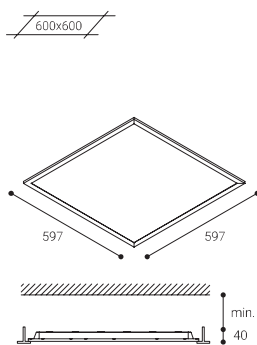

Ceiling recessed mounted

IP
20-54

CRI
>80

UGR
19

114°

Expectancy
50000 h.
L70B50

Efficiency (%)
77,74

Photobiological safety

RG0	0 Risk free
RG1*	Low risk
RG2	Moderate risk
RG3	High risk

*Time under 3h.

○ RAL9016

LX3