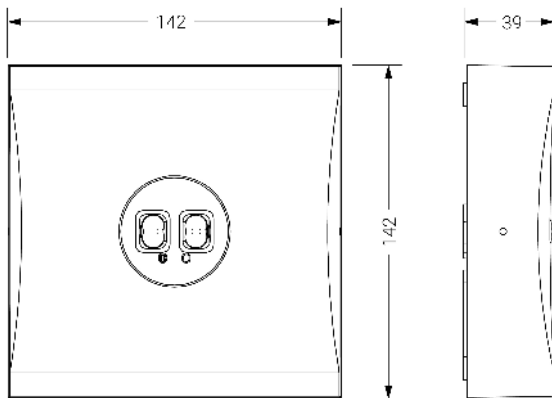

Emergency Lighting
Ref. VMSALi

UNE 60598-2-22
230V 50/60HZ

Emergency Lighting: VÍA S. Reference: VMSALi, manufactured by Normalux. Lumens 210 lm. Autonomy (h) 1h. Operating mode: Maintained - Non Maintained. Installation: Ceiling mounted. Light source: Led. Battery of: LiFePO4 3.2V/1500mAh. IP: 40. IK: 04. Version: Self-test. Color: White. Casing: Self-Extinguishing ABS. Voltage: 230V 50/60Hz. Dimensions (mm): 142 x 142 x 39 mm. Manufactured according to UNE 60598-2-22 regulations.

Dimensions (mm):

Lumens	210 lm
Color temperatures (K)	5700
Light source	Led
Autonomy (h)	1h
Battery	LiFePO4 3.2V/1500mAh
Power (W)	4,6W
Operating mode	Maintained - Non Maintained
Class	II
IP	40
IK	04
Operating temperature (°C)	5 to 35
Remote control	No