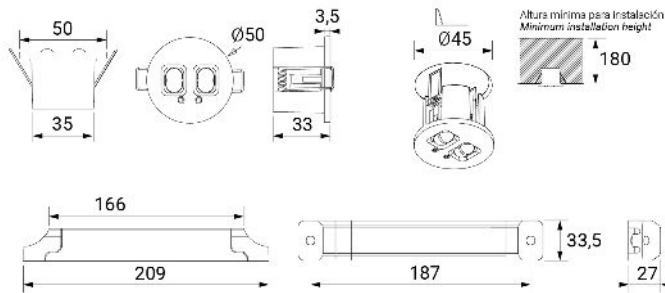

Emergency Lighting
Ref. VVALi

UNE 60598-2-22
230V 50/60HZ

Emergency Lighting: VÍA R. Reference: VVALi, manufactured by Normalux. Lumens 220 lm. Autonomy (h) 1h. Operating mode: Maintained - Non Maintained. Installation: Recessed Mounting. Light source: Led. Battery of: LiFePO4 3.2V/1500mAh. IP: 40. IK: 04. Version: Self-test. Color: White. Casing: Zamak, PC and ABS. Voltage: 230V 50/60Hz. Dimensions (mm): 50 x 50 x 33 mm. Manufactured according to UNE 60598-2-22 regulations.

Dimensions (mm):

Lumens	220 lm
Color temperatures (K)	5700
Light source	Led
Autonomy (h)	1h
Battery	LiFePO4 3.2V/1500mAh
Power (W)	4,4W
Operating mode	Maintained - Non Maintained
Class	II
IP	40
IK	04
Operating temperature (°C)	5 to 35
Remote control	No

Photometric data: