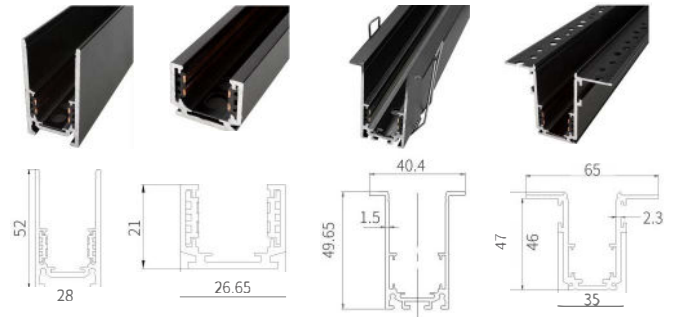

CE RoHS

Like it, Choose more