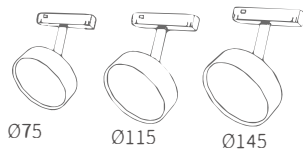

CCT: 2700K

Size: 110*22*115mm

220*22*115mm

CE RoHS

Like it, Choose more

Specification Features

M20-GZ6W | M20-GZ12W

Material: Aluminum

Color: Black

Watt: 6W | 12W

Voltage: 48V

CCT: 2700K

Size: 110*22*115mm

220*22*115mm

CE RoHS

Like it, Choose more

Specification Features

M20-S75 | M20-S115 | M20-S145

Material: Aluminum

Color: Black

Watt: 10W | 15W | 20W

Voltage: 48V

CCT: 2700K

Size: Ø75mm | Ø115mm | Ø145mm

CCT: 2700K

Size: Ø35*H80mm

Ø48*H105mm

Ø58*H155mm

CE RoHS

Like it, Choose more