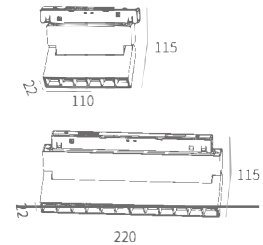

CCT: 2700K

Size: 110*22*115mm

220*22*115mm

CE RoHS

Like it, Choose more

Specification Features

M20-GZ6W | M20-GZ12W

Material: Aluminum

Color: Black

Watt: 6W | 12W

Voltage: 48V

CCT: 2700K

Size: 110*22*115mm

220*22*115mm

CE RoHS

Like it, Choose more

Specification Features

M20-S75 | M20-S115 | M20-S145

Material: Aluminum

Color: Black

Watt: 10W | 15W | 20W

Voltage: 48V

CCT: 2700K

Size: Ø75mm | Ø115mm | Ø145mm