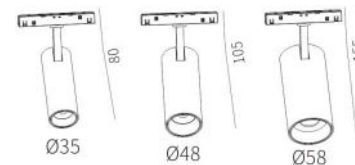

CCT: 2700K

Size: 110*22*115mm

220*22*115mm

CE RoHS

Like it, Choose more

Specification Features

M20-GZ6W | M20-GZ12W

Material: Aluminum

Specification Features

M20-S75 | M20-S115 | M20-S145

Material: Aluminum

Color: Black

Watt: 10W | 15W | 20W

Voltage: 48V

CCT: 2700K

Size: Ø75mm | Ø115mm | Ø145mm

CE RoHS

Like it, Choose more

Specification Features

M20-S1700

Material: Aluminum

Color: Black

Watt: 5W | 10W | 20W

Voltage: 48V

CCT: 2700K

Size: Ø35*H80mm

Ø48*H105mm

Ø58*H155mm

CE RoHS

Like it, Choose more