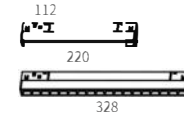

Watt: 10W | 20W | 30W

Voltage: 48V

CCT: 2700K

Size: L300*W22*H25mm

L600*W22*H25mm

L900*W22*H25mm

Like it, Choose more

Specification Features

M20-G06 | M20-G12 | M20-G18 | M20-G24

Material: Aluminum

Color: Black

Watt: 6W | 12W | 18W | 24W

Voltage: 48V

CCT: 2700K

Size: 112*22.5*43 | 220*22.5*43mm

328*22.5*43 | 436*22.5*43mm

CCT: 2700K

Size: 110*22*115mm

220*22*115mm

CE RoHS

Like it, Choose more

Specification Features

M20-GZ6W | M20-GZ12W

Material: Aluminum