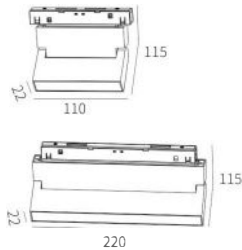

CCT: 2700K

Size: 110*22*115mm

220*22*115mm

CE RoHS

Like it, Choose more

Specification Features

M20-GZ6W | M20-GZ12W

Material: Aluminum