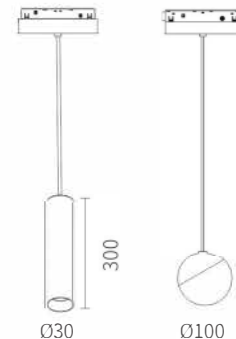

Specification Features

Pendant Lights

Material: Aluminum

Color: Black

Voltage: 48V

CCT: 2700K

CE RoHS