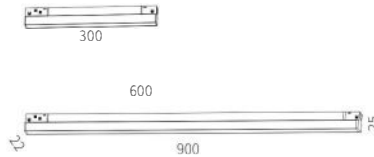

Watt: 10W | 20W | 30W

Voltage: 48V

CCT: 2700K

Size: L300*W22*H25mm

L600*W22*H25mm

L900*W22*H25mm

Like it, Choose more

Specification Features

M20-G06 | M20-G12 | M20-G18 | M20-G24

Material: Aluminum

Color: Black

Watt: 6W | 12W | 18W | 24W

Voltage: 48V

CCT: 2700K

Size: 112*22.5*43 | 220*22.5*43mm

328*22.5*43 | 436*22.5*43mm

CCT: 2700K

Size: 110*22*115mm

220*22*115mm

CE RoHS

Like it, Choose more

Specification Features

M20-GZ6W | M20-GZ12W

Material: Aluminum