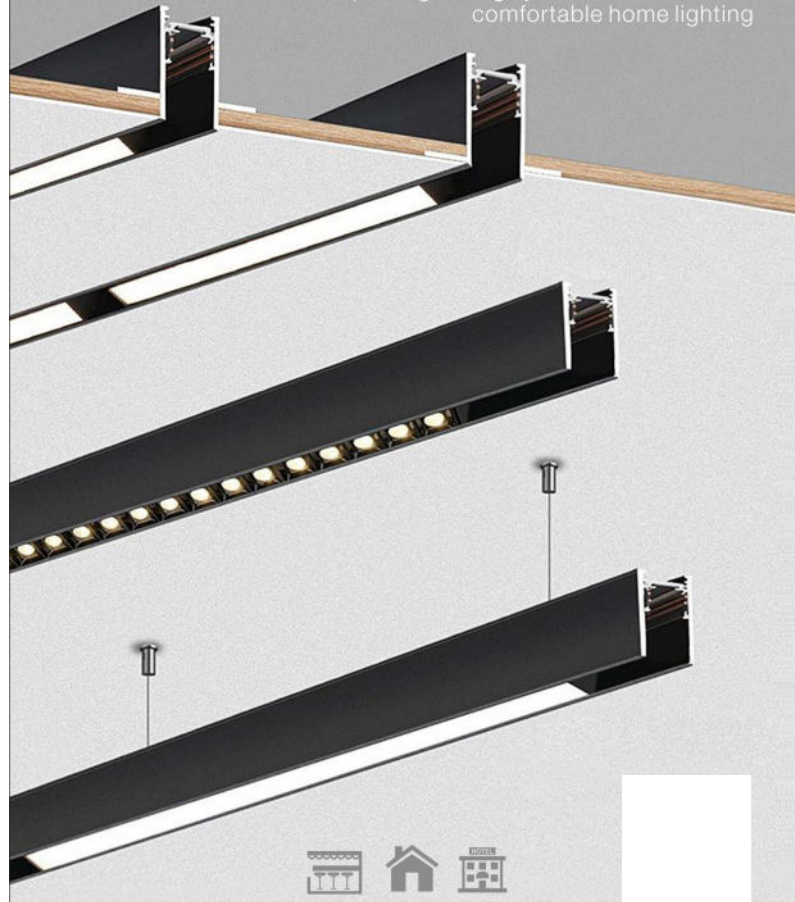

Magnetic Track

No main lamp design brings you more fashion and comfortable home lighting

Specification Features

Material: Aluminum

Application: 48V magnetic light fixtures
Installation: Recessed / Plaster / Surface / Pendant

CE RoHS

Like it, Choose more

Magnetic Track Light

No main lamp design brings you more fashion and comfortable home lighting

Specification Features

M20-F300 | M20-F600 | M20-F900

Material: Aluminum

Color: Black